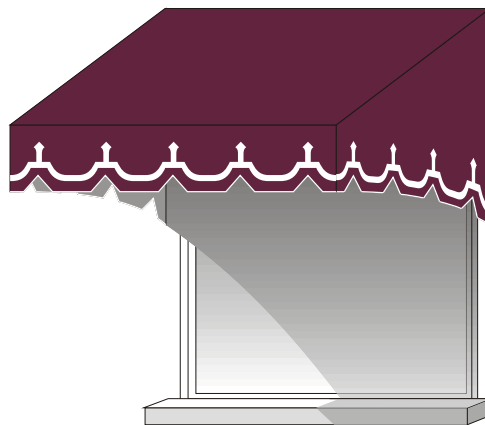

STENCIL PATTERNS FOR SUNBRELLA

2 SEA WAVE

0 SQUARE TOP

1 SPEAR TOP