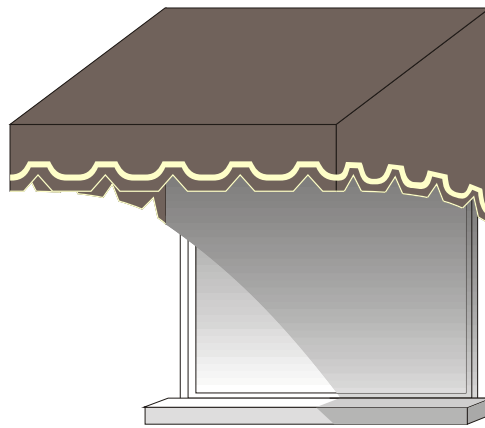

STENCIL PATTERNS FOR SUNBRELLA

2 SEA WAVE

0 SQUARE TOP

1 SPEAR TOP